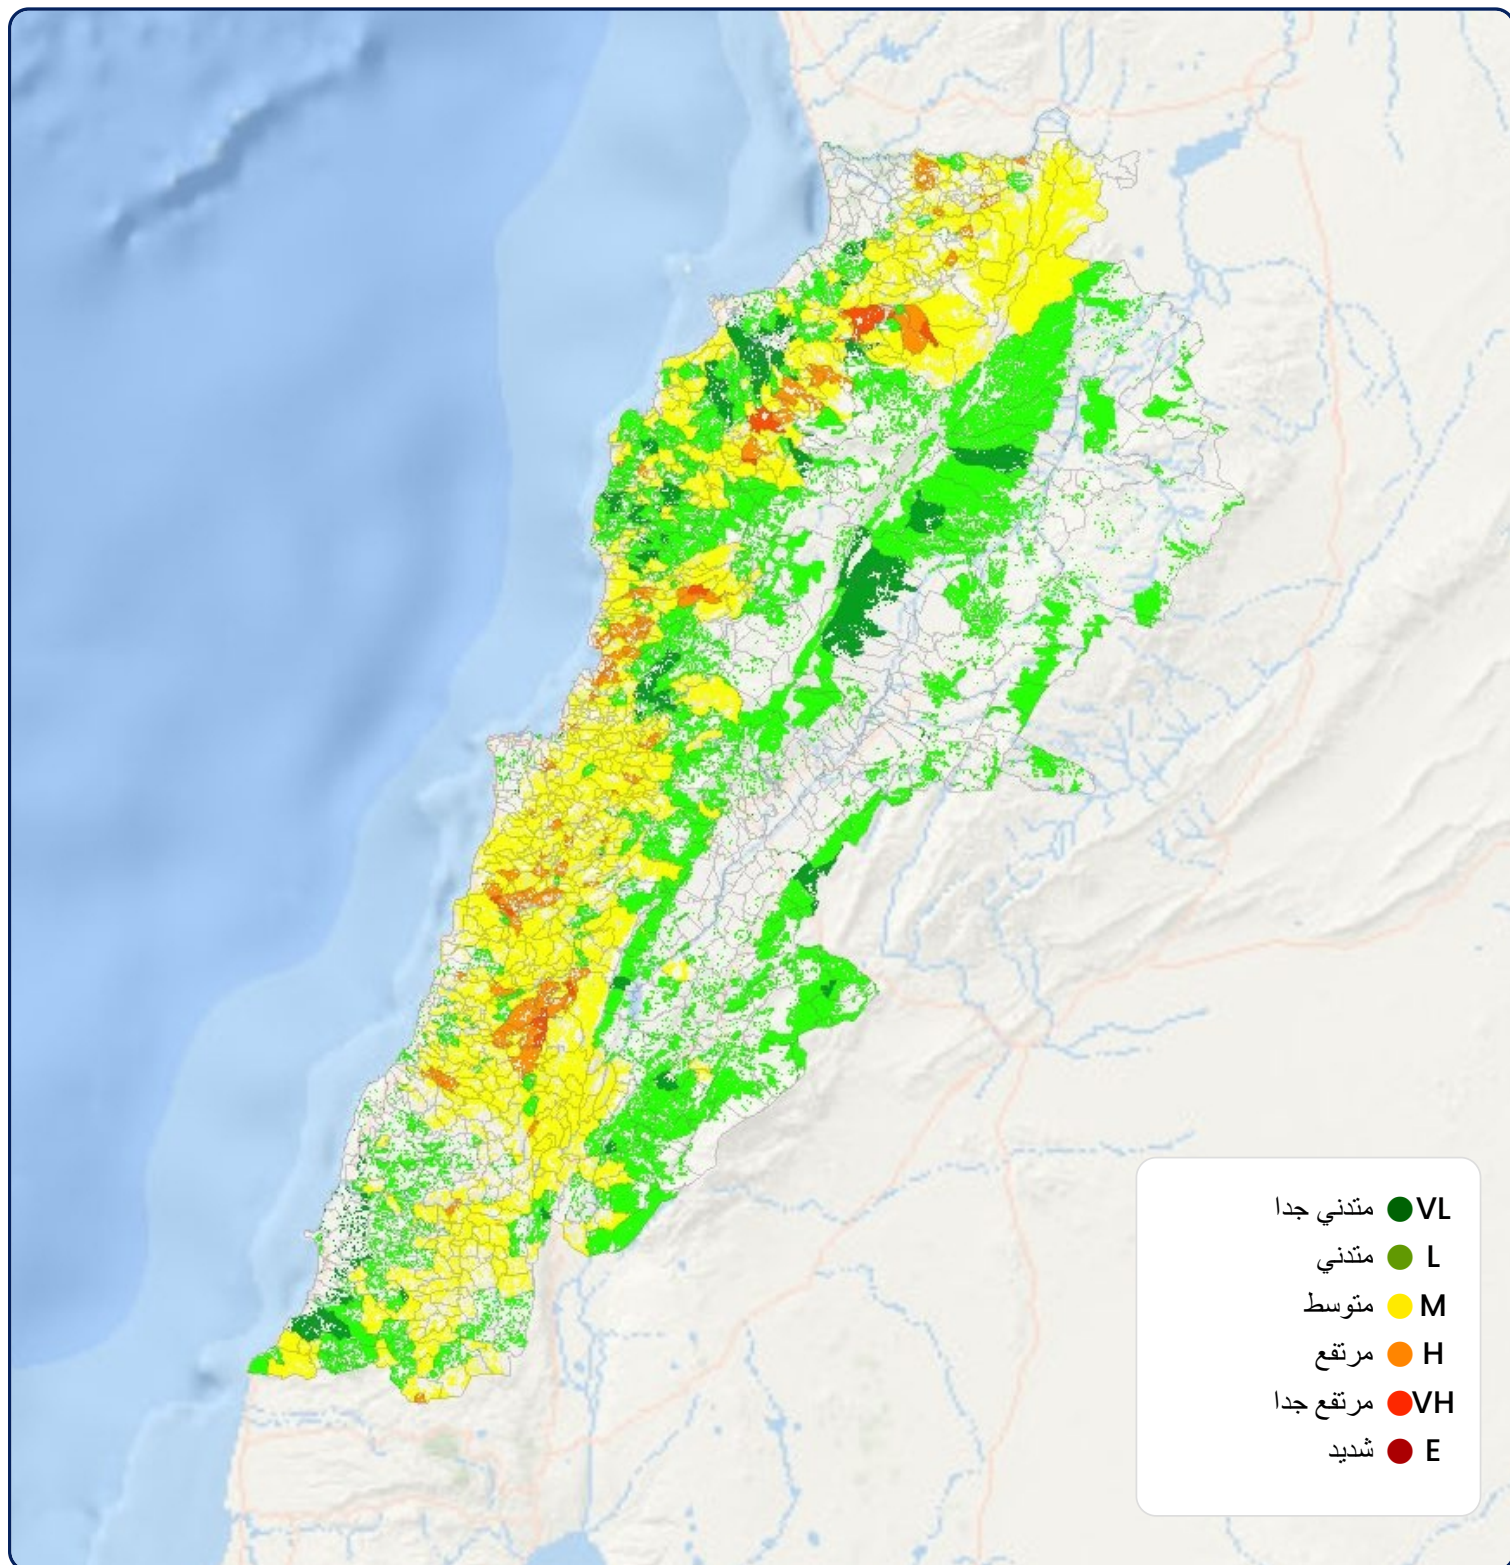

7th April, 2026

The fire forecast is based on the cross tabulation between the fire weatherindex (RISICO model) and the fire risk map of Lebanon (Abdallah et al., 2021)