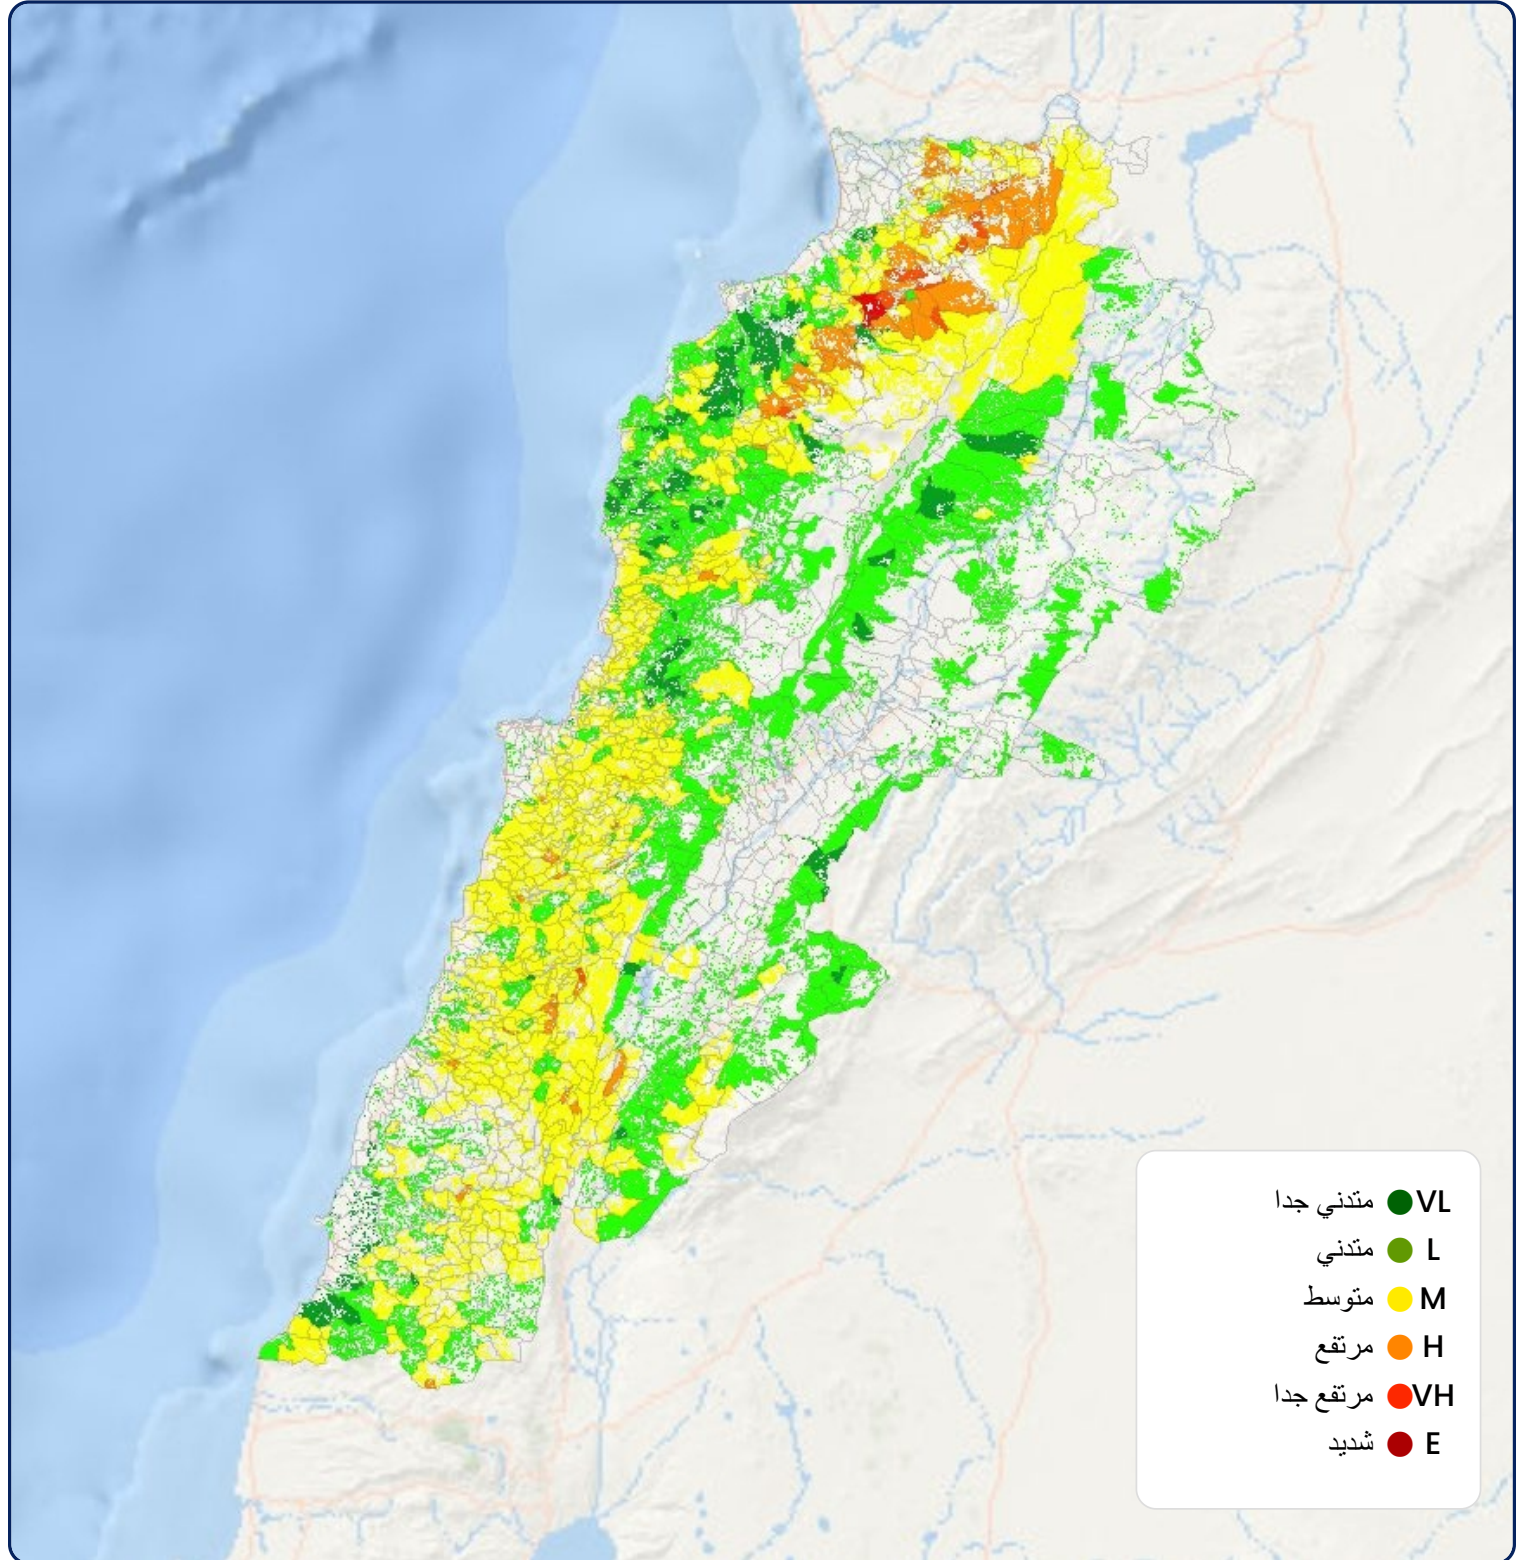

5th April, 2026

The fire forecast is based on the cross tabulation between the fire weatherindex (RISICO model) and the fire risk map of Lebanon (Abdallah et al., 2021)

6th April, 2026

The fire forecast is based on the cross tabulation between the fire weatherindex (RISICO model) and the fire risk map of Lebanon (Abdallah et al., 2021)