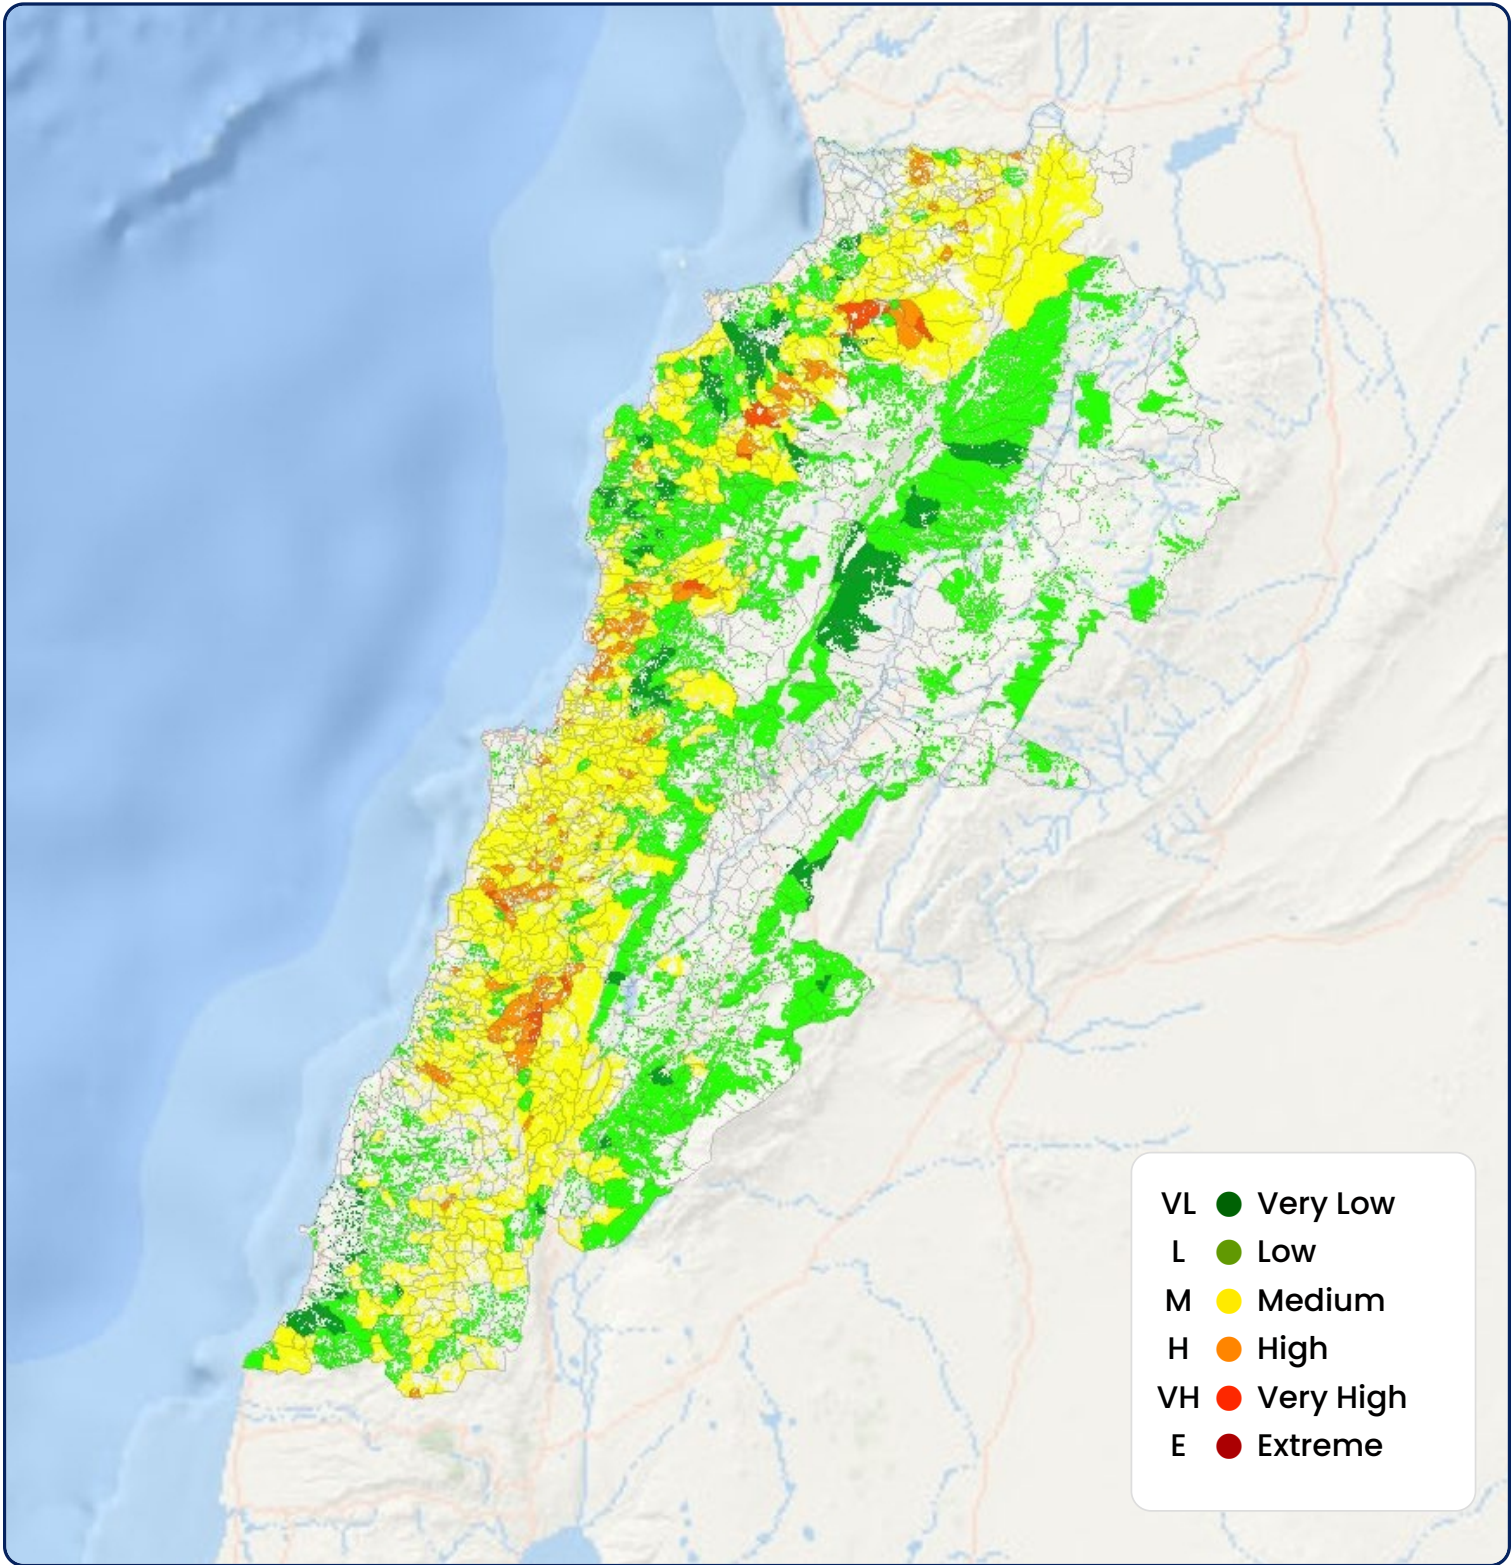

7th April, 2026

The fire forecast is based on the cross tabulation between the fire weatherindex (RISICO model) and the fire risk map of Lebanon (Abdallah et al., 2021)