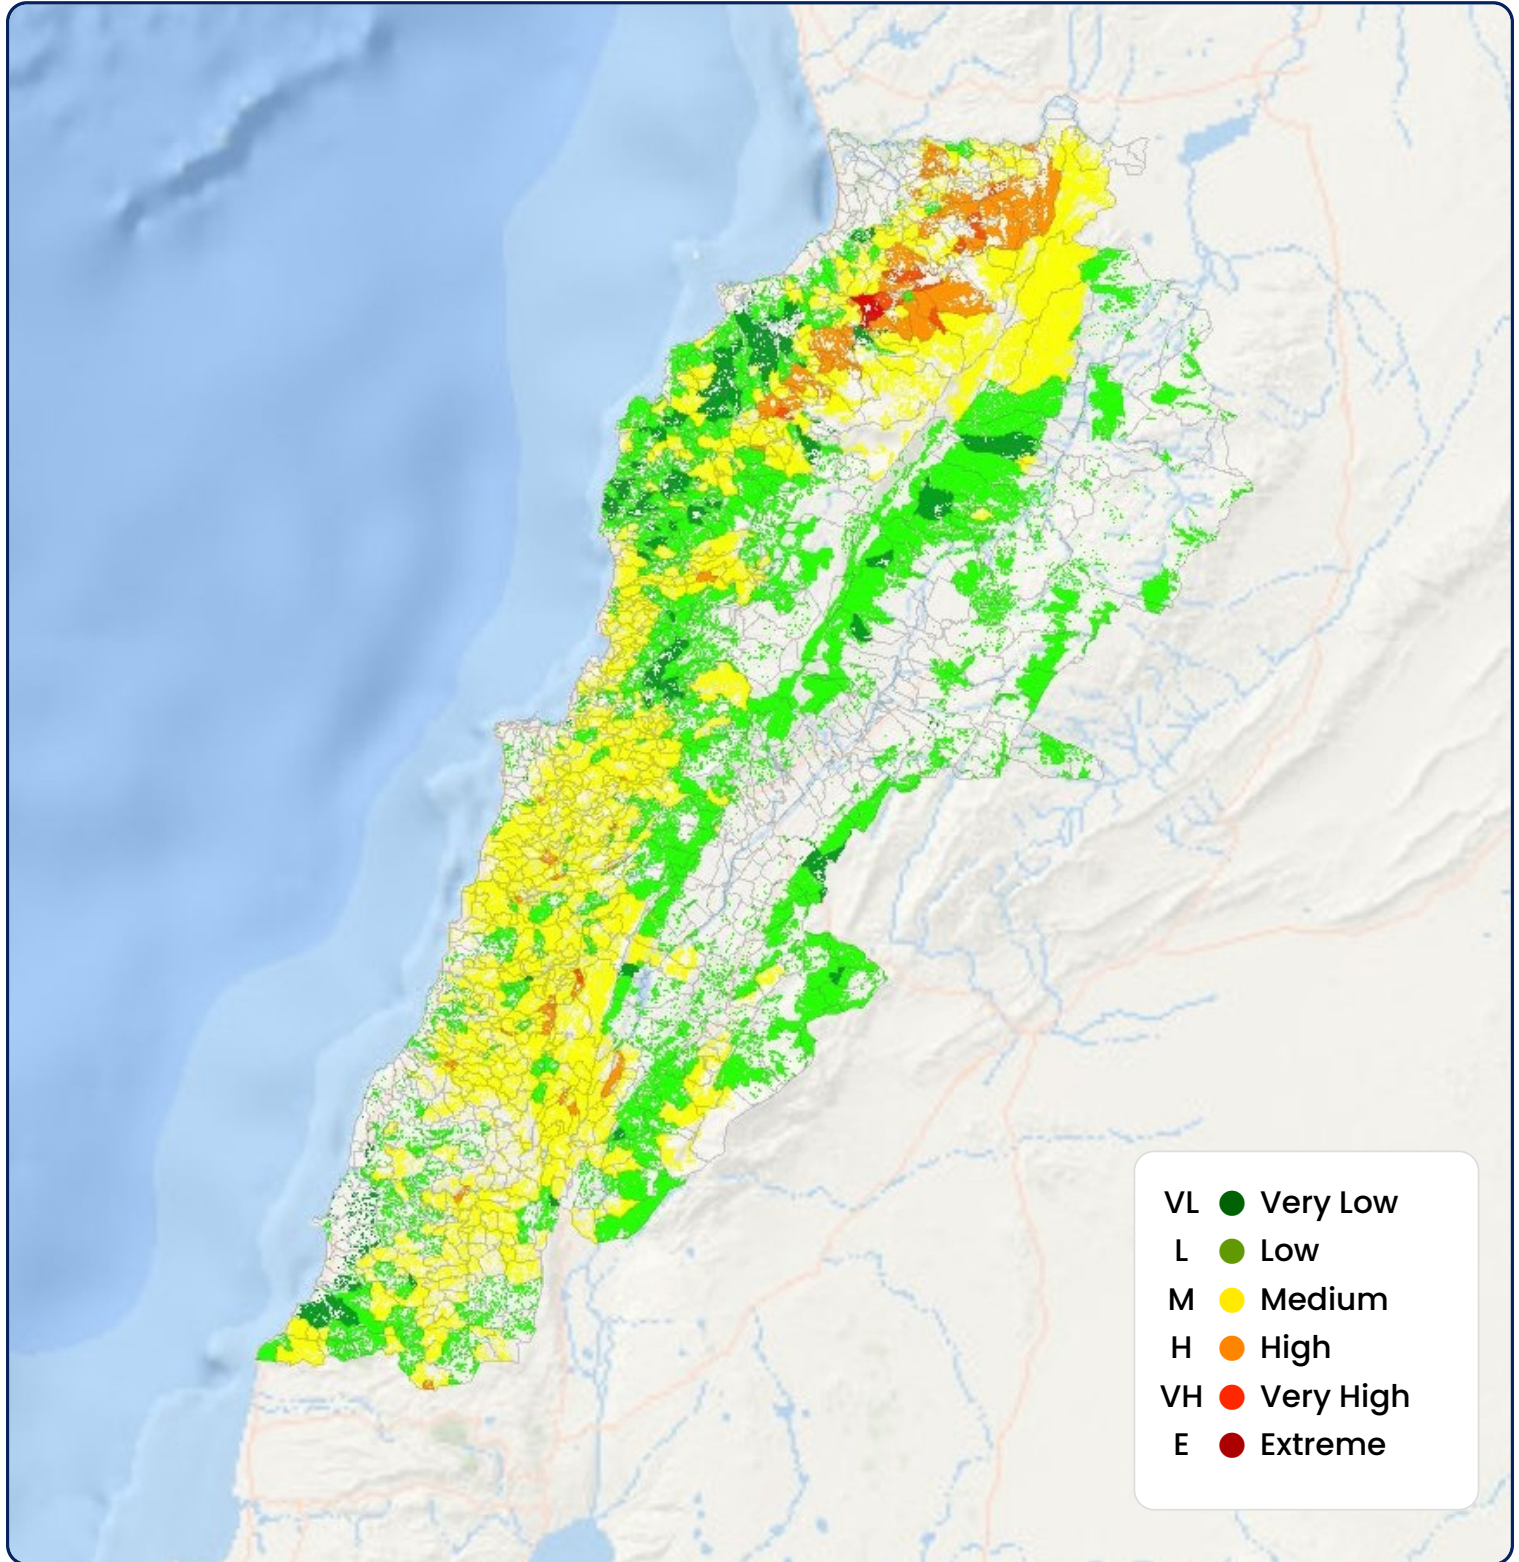

5th April, 2026

The fire forecast is based on the cross tabulation between the fire weatherindex (RISICO model) and the fire risk map of Lebanon (Abdallah et al., 2021)

6th April, 2026

The fire forecast is based on the cross tabulation between the fire weatherindex (RISICO model) and the fire risk map of Lebanon (Abdallah et al., 2021)