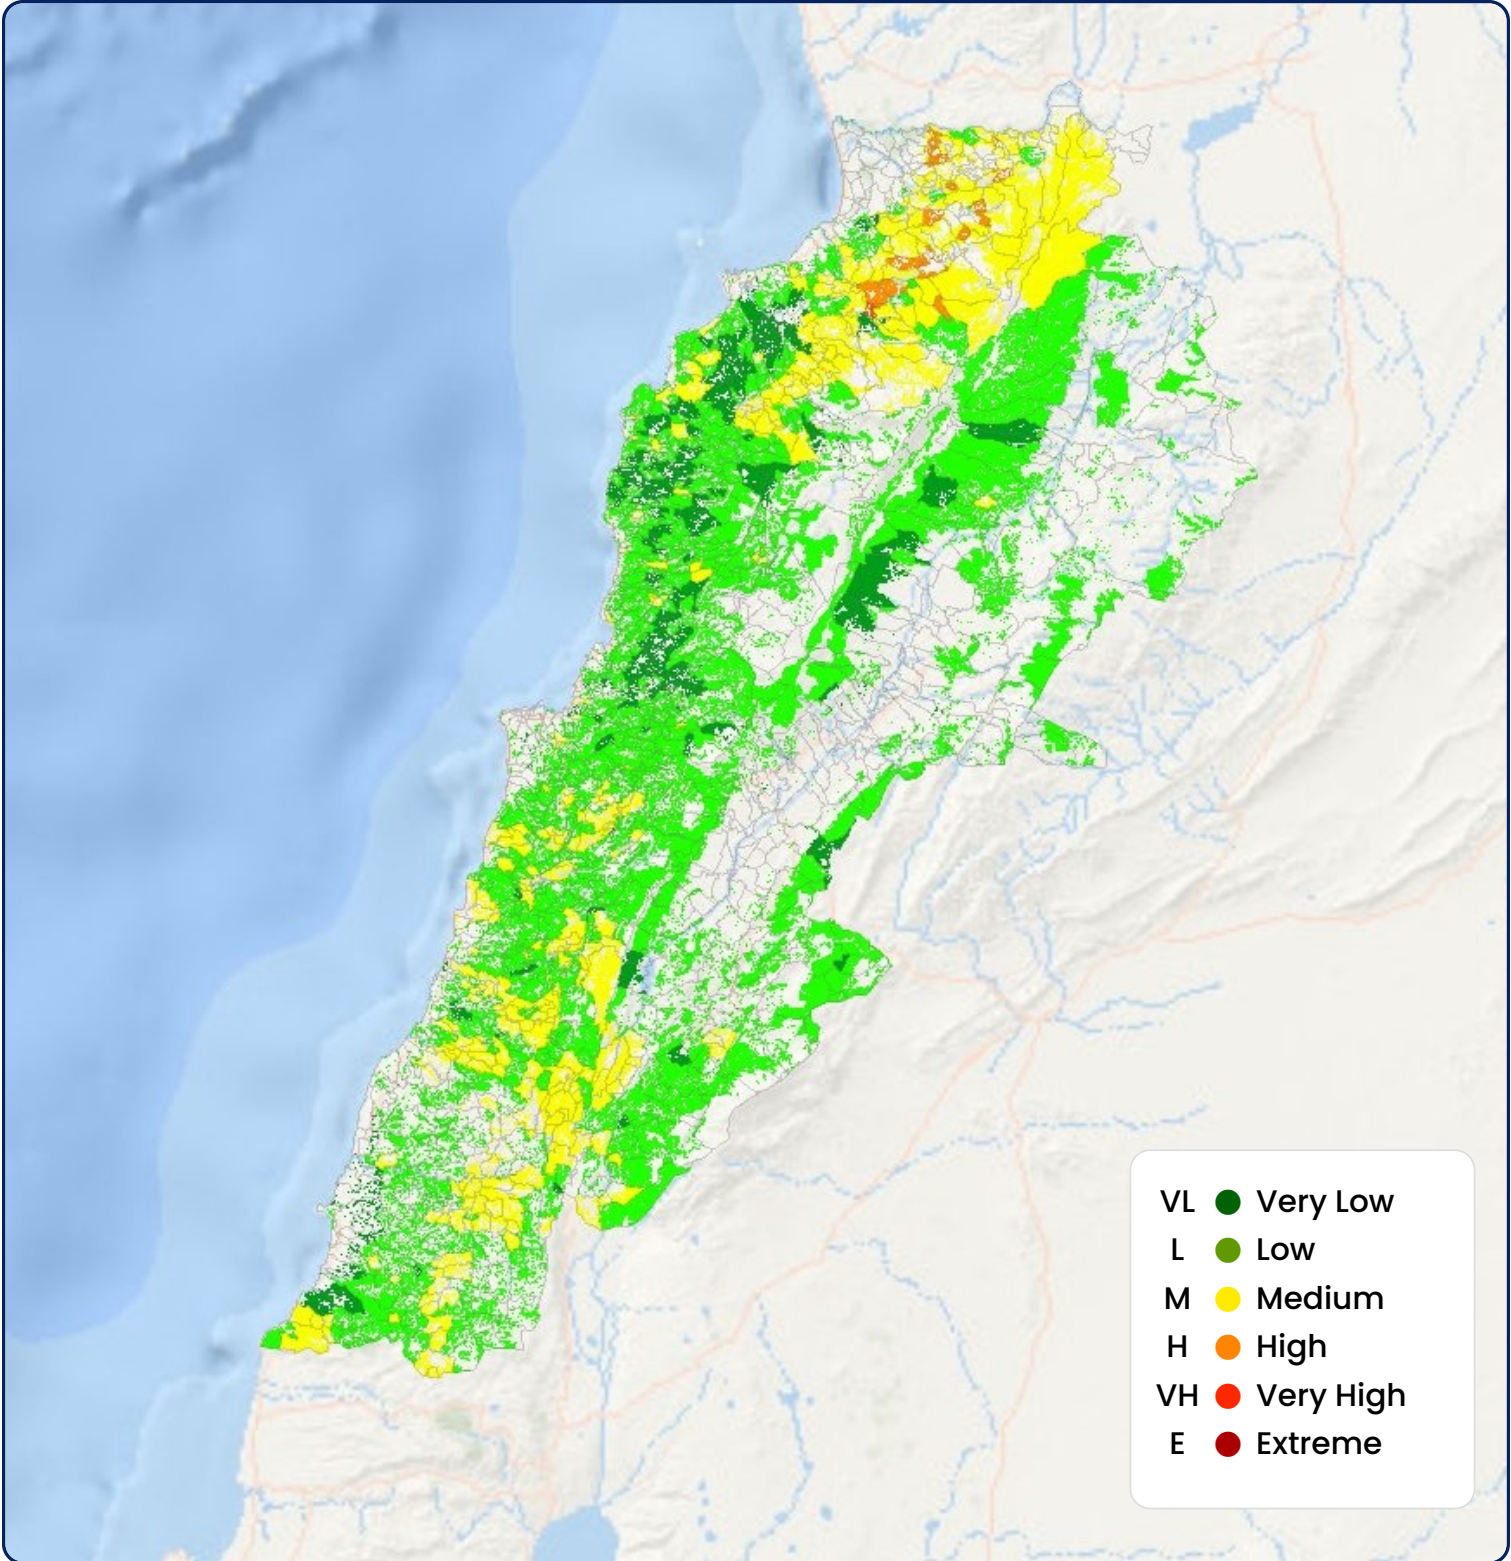

5th April, 2026

The fire forecast is based on the cross tabulation between the fire weatherindex (RISICO model) and the fire risk map of Lebanon (Abdallah et al., 2021)