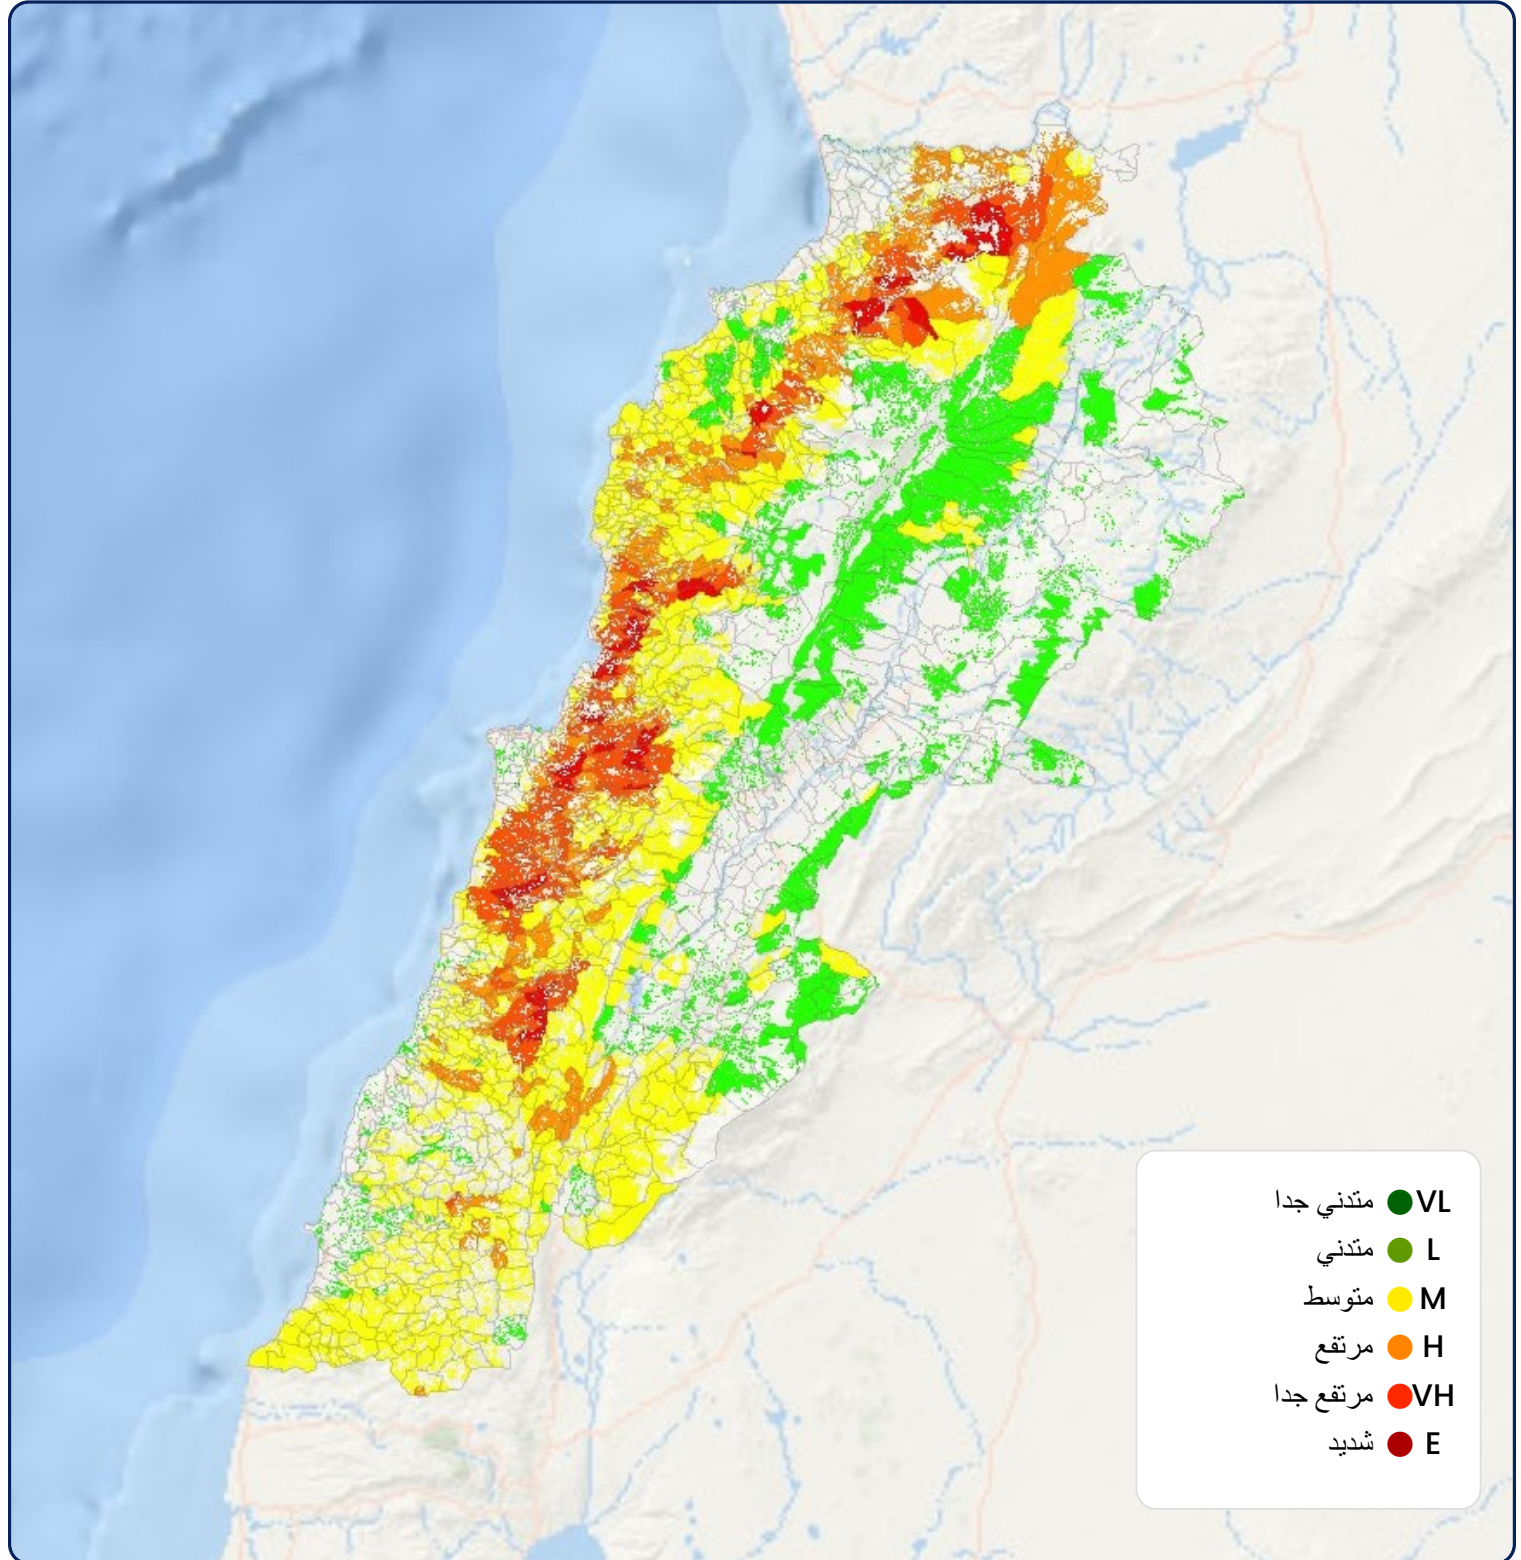

10th June, 2026

The fire forecast is based on the cross tabulation between the fire weatherindex (RISICO model) and the fire risk map of Lebanon (Abdallah et al., 2021)