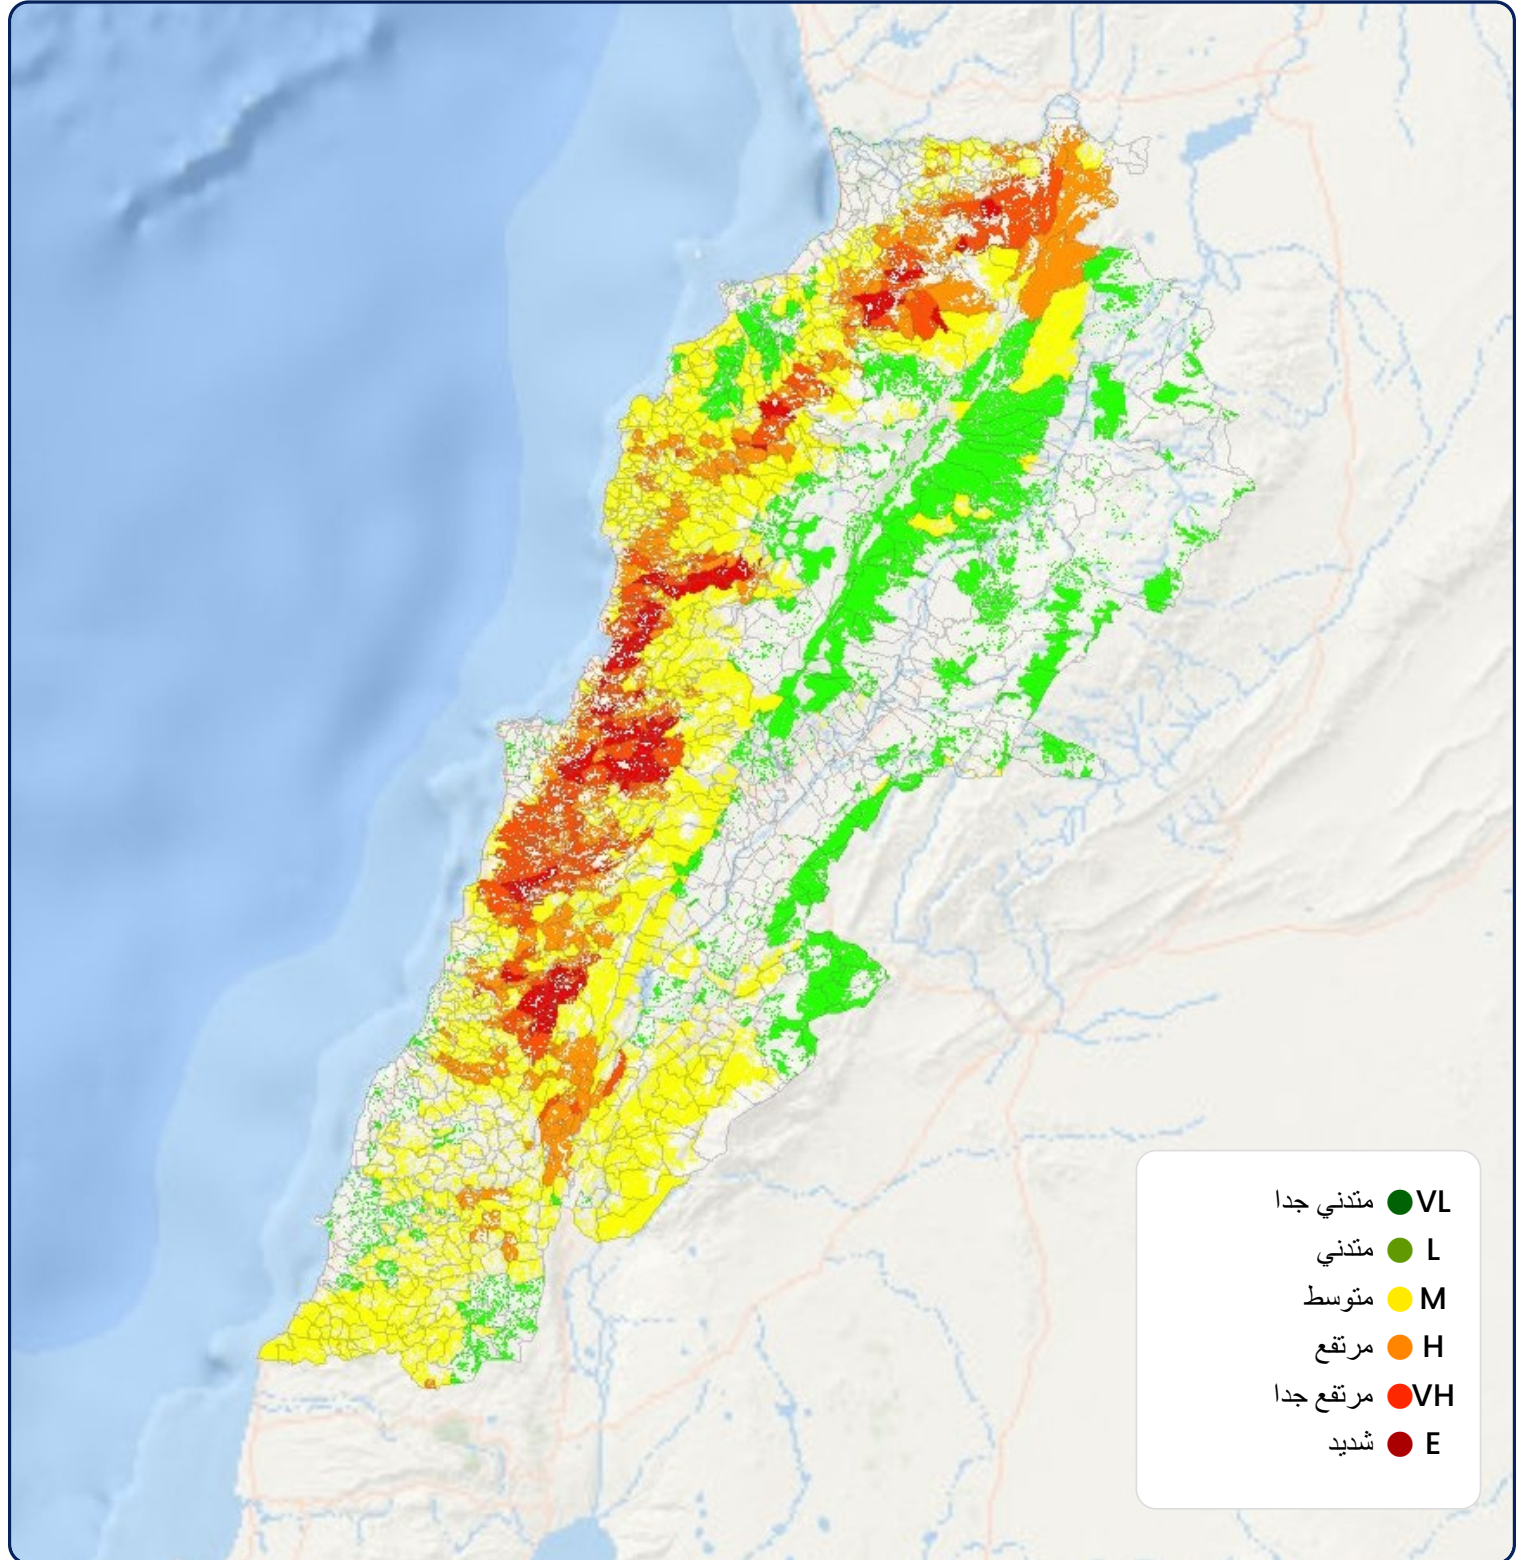

9th June, 2026

The fire forecast is based on the cross tabulation between the fire weatherindex (RISICO model) and the fire risk map of Lebanon (Abdallah et al., 2021)