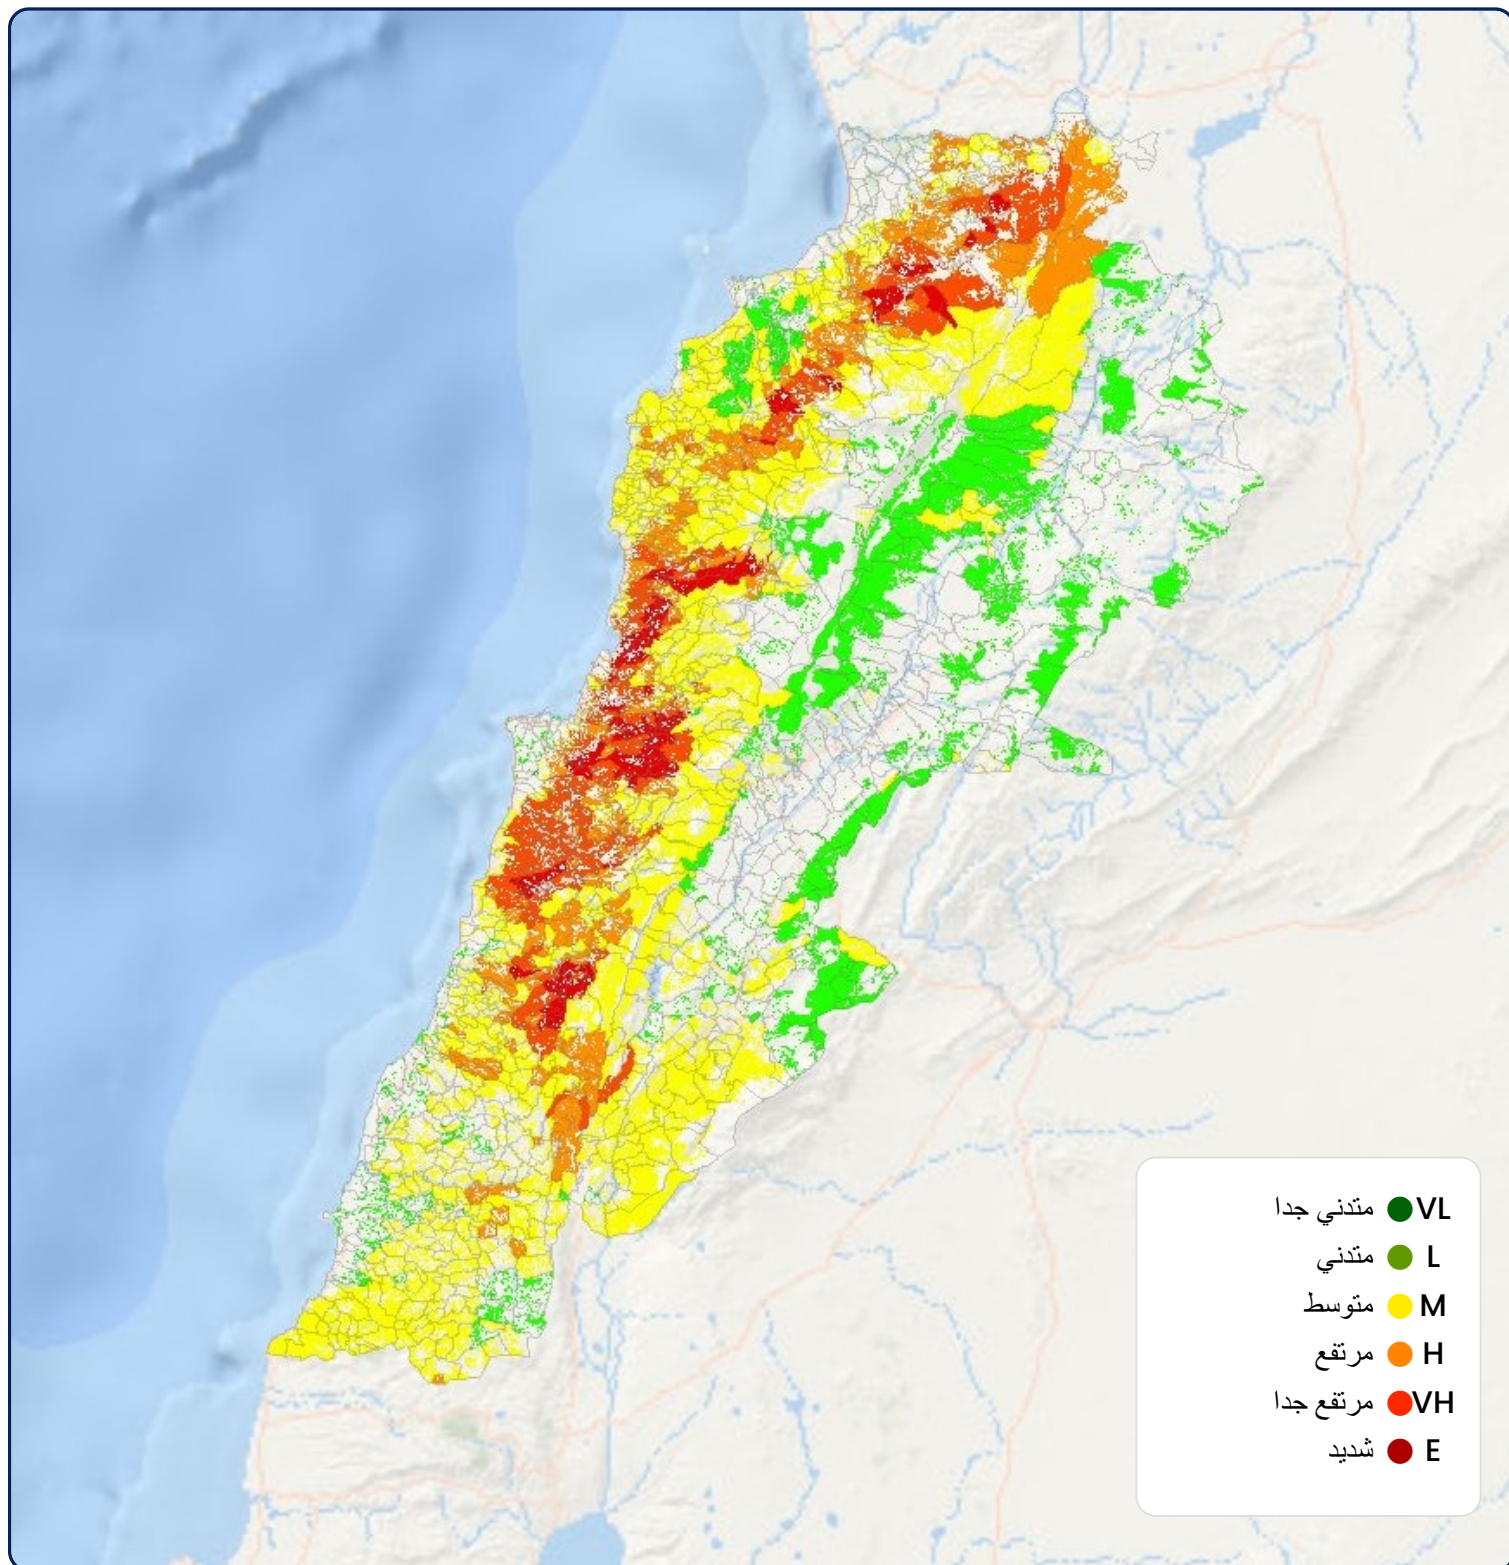

The fire forecast is based on the cross tabulation between the fire weatherindex (RISICO model) and the fire risk map of Lebanon (Abdallah et al., 2021)

8th June, 2026

The fire forecast is based on the cross tabulation between the fire weatherindex (RISICO model) and the fire risk map of Lebanon (Abdallah et al., 2021)