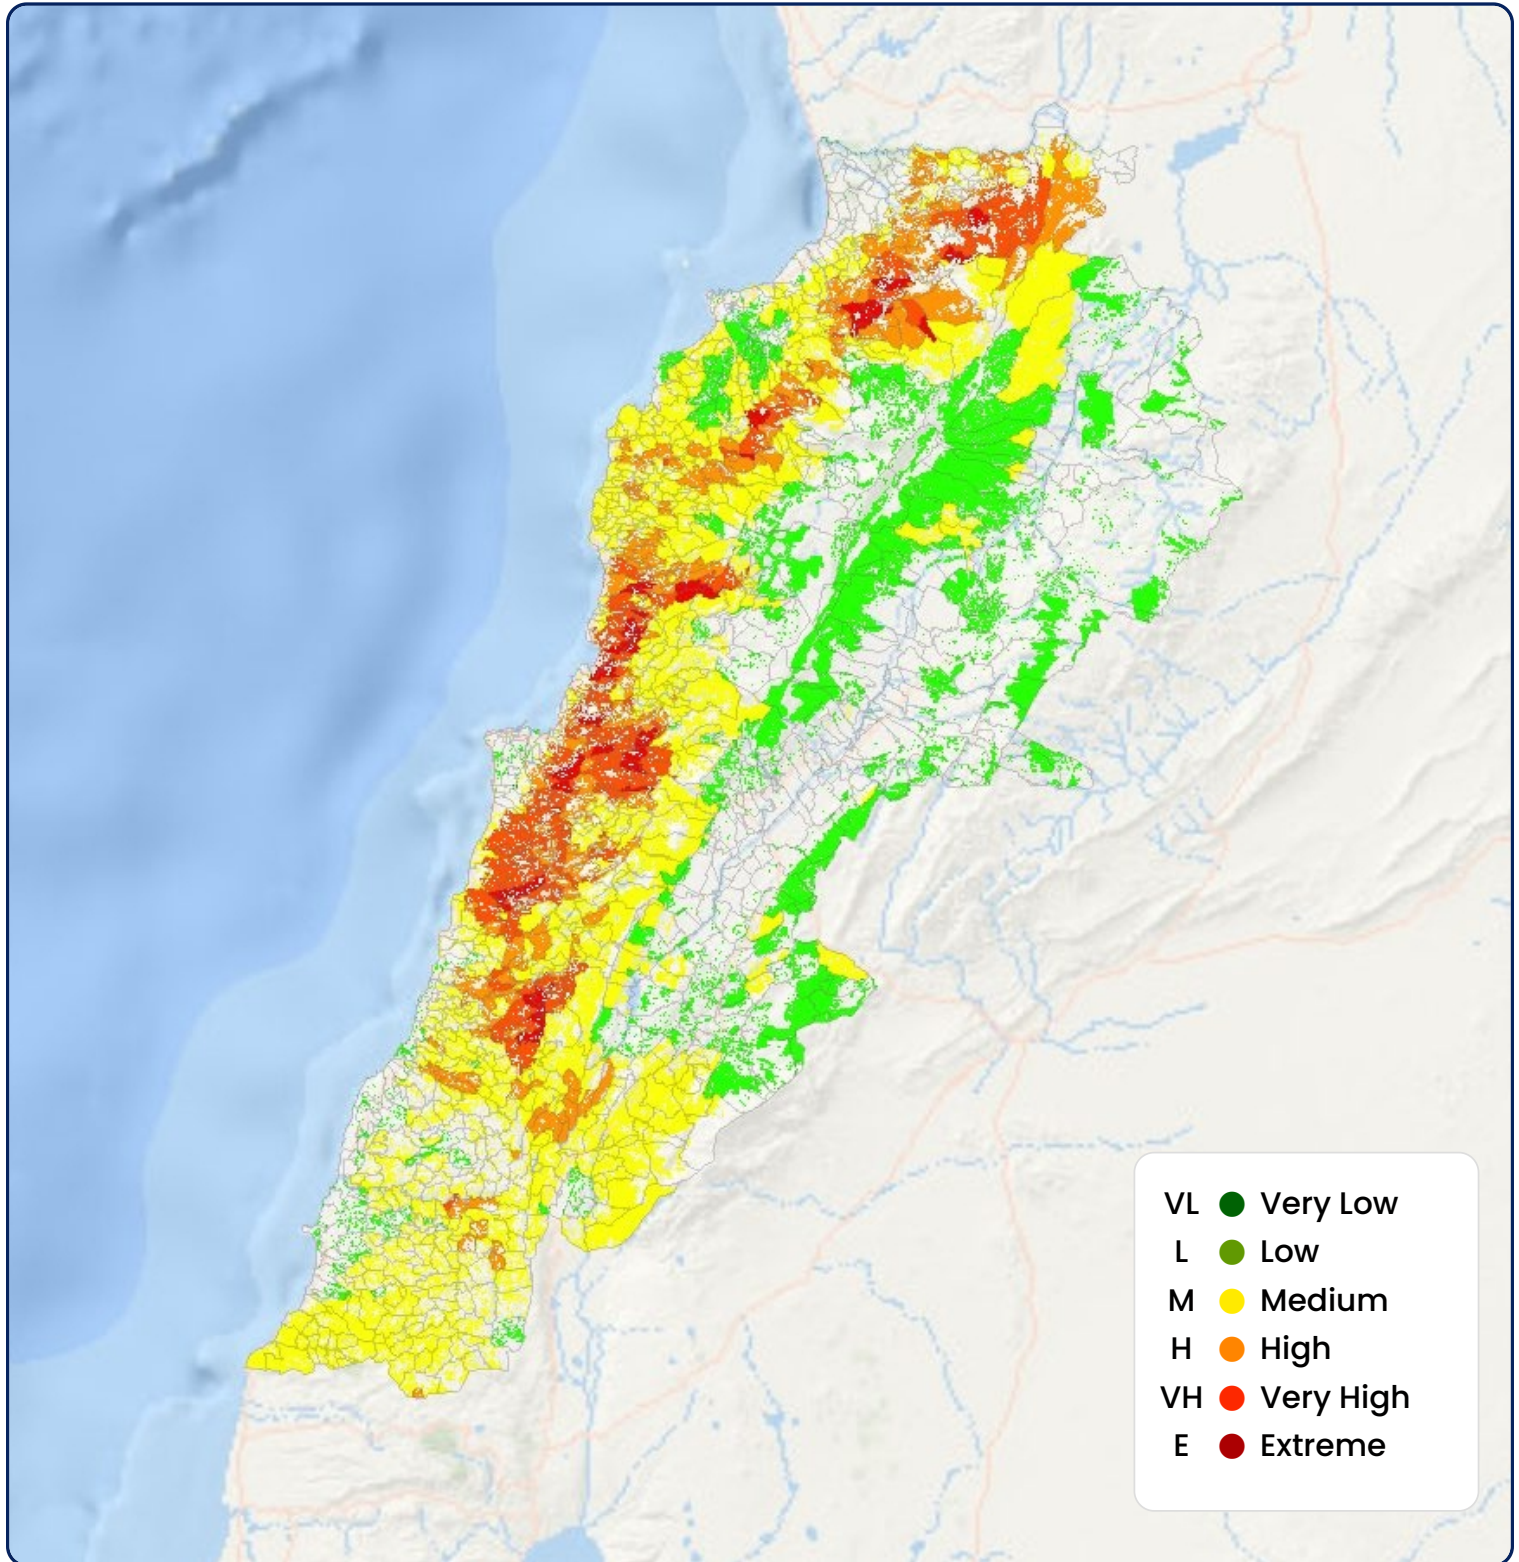

10th June, 2026

The fire forecast is based on the cross tabulation between the fire weatherindex (RISICO model) and the fire risk map of Lebanon (Abdallah et al., 2021)