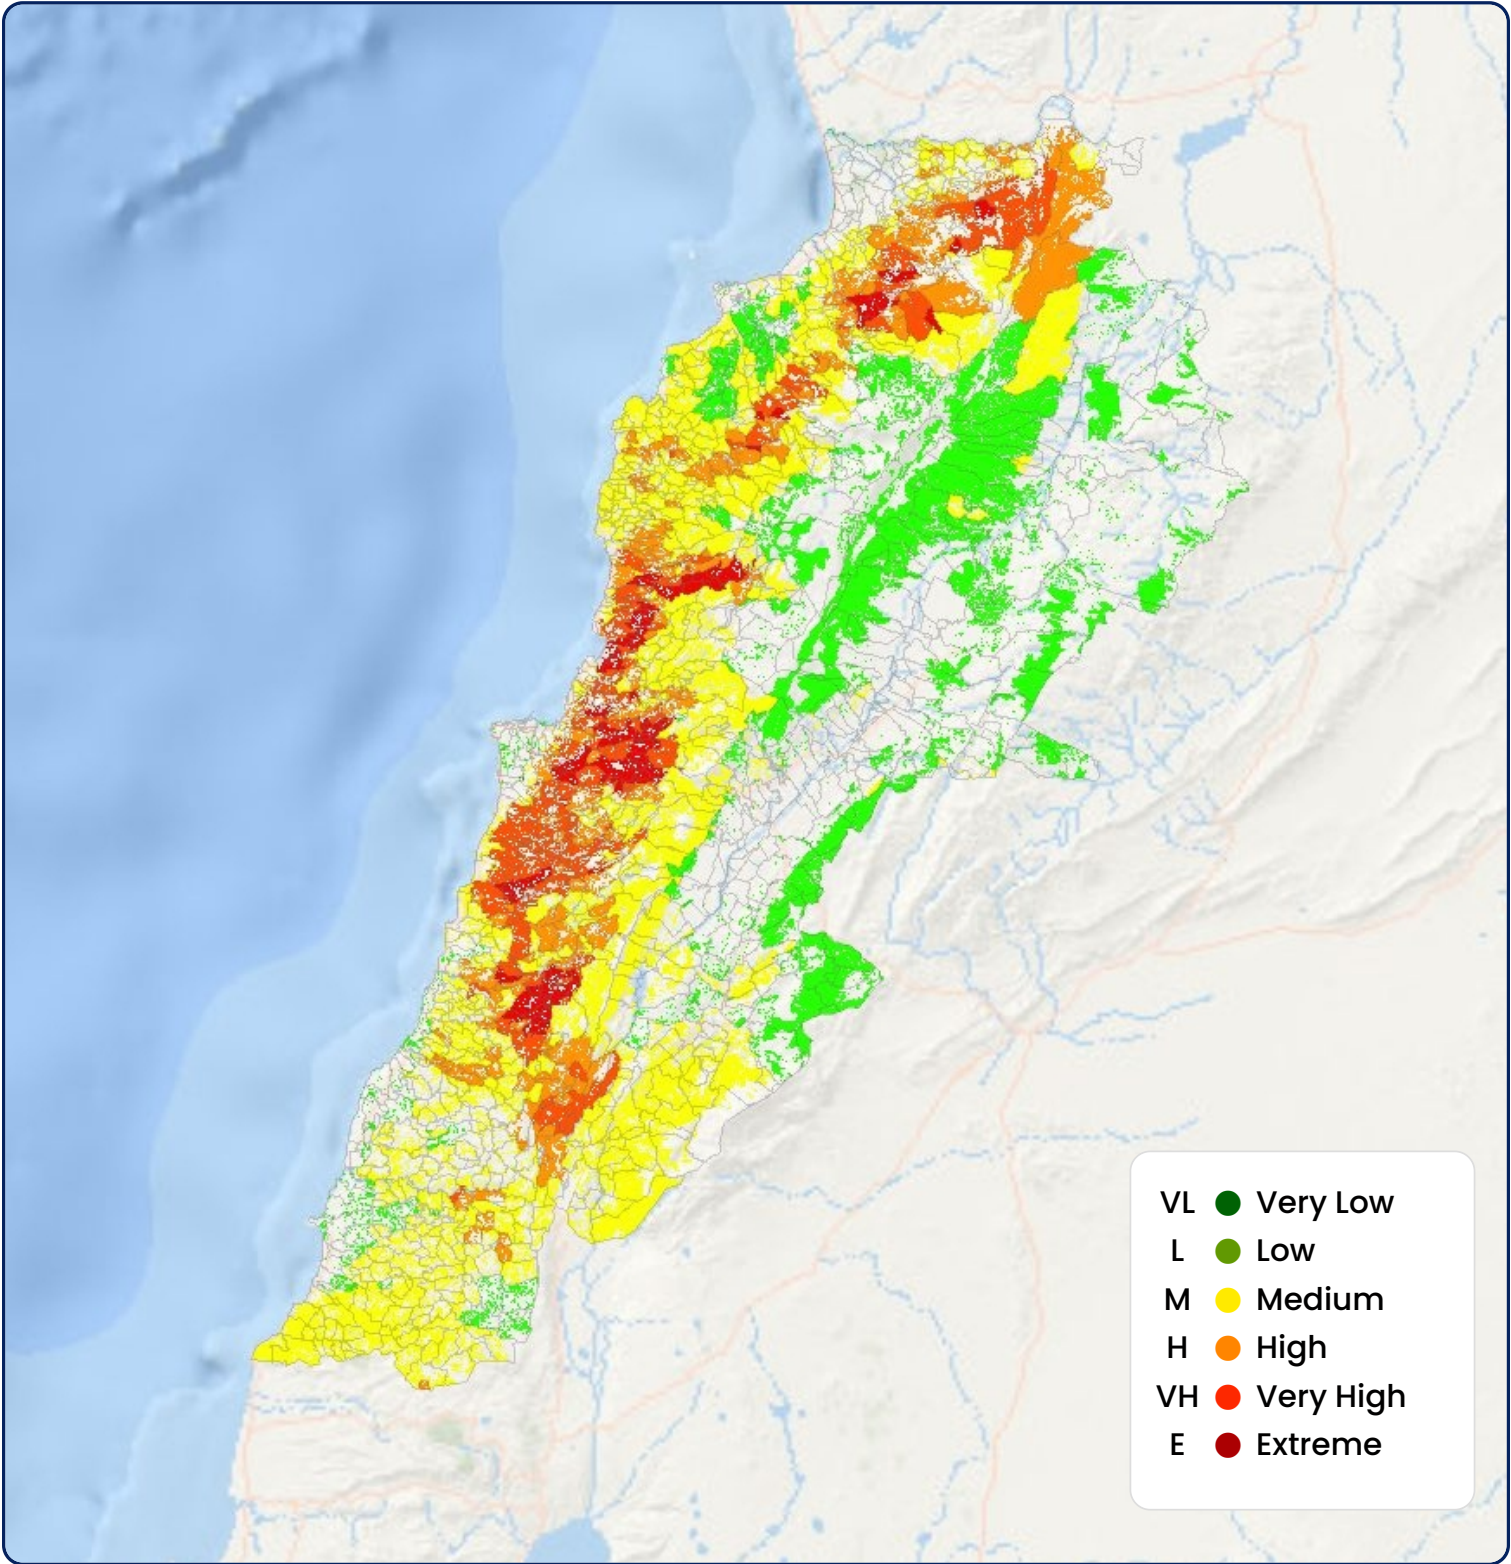

9th June, 2026

The fire forecast is based on the cross tabulation between the fire weatherindex (RISICO model) and the fire risk map of Lebanon (Abdallah et al., 2021)