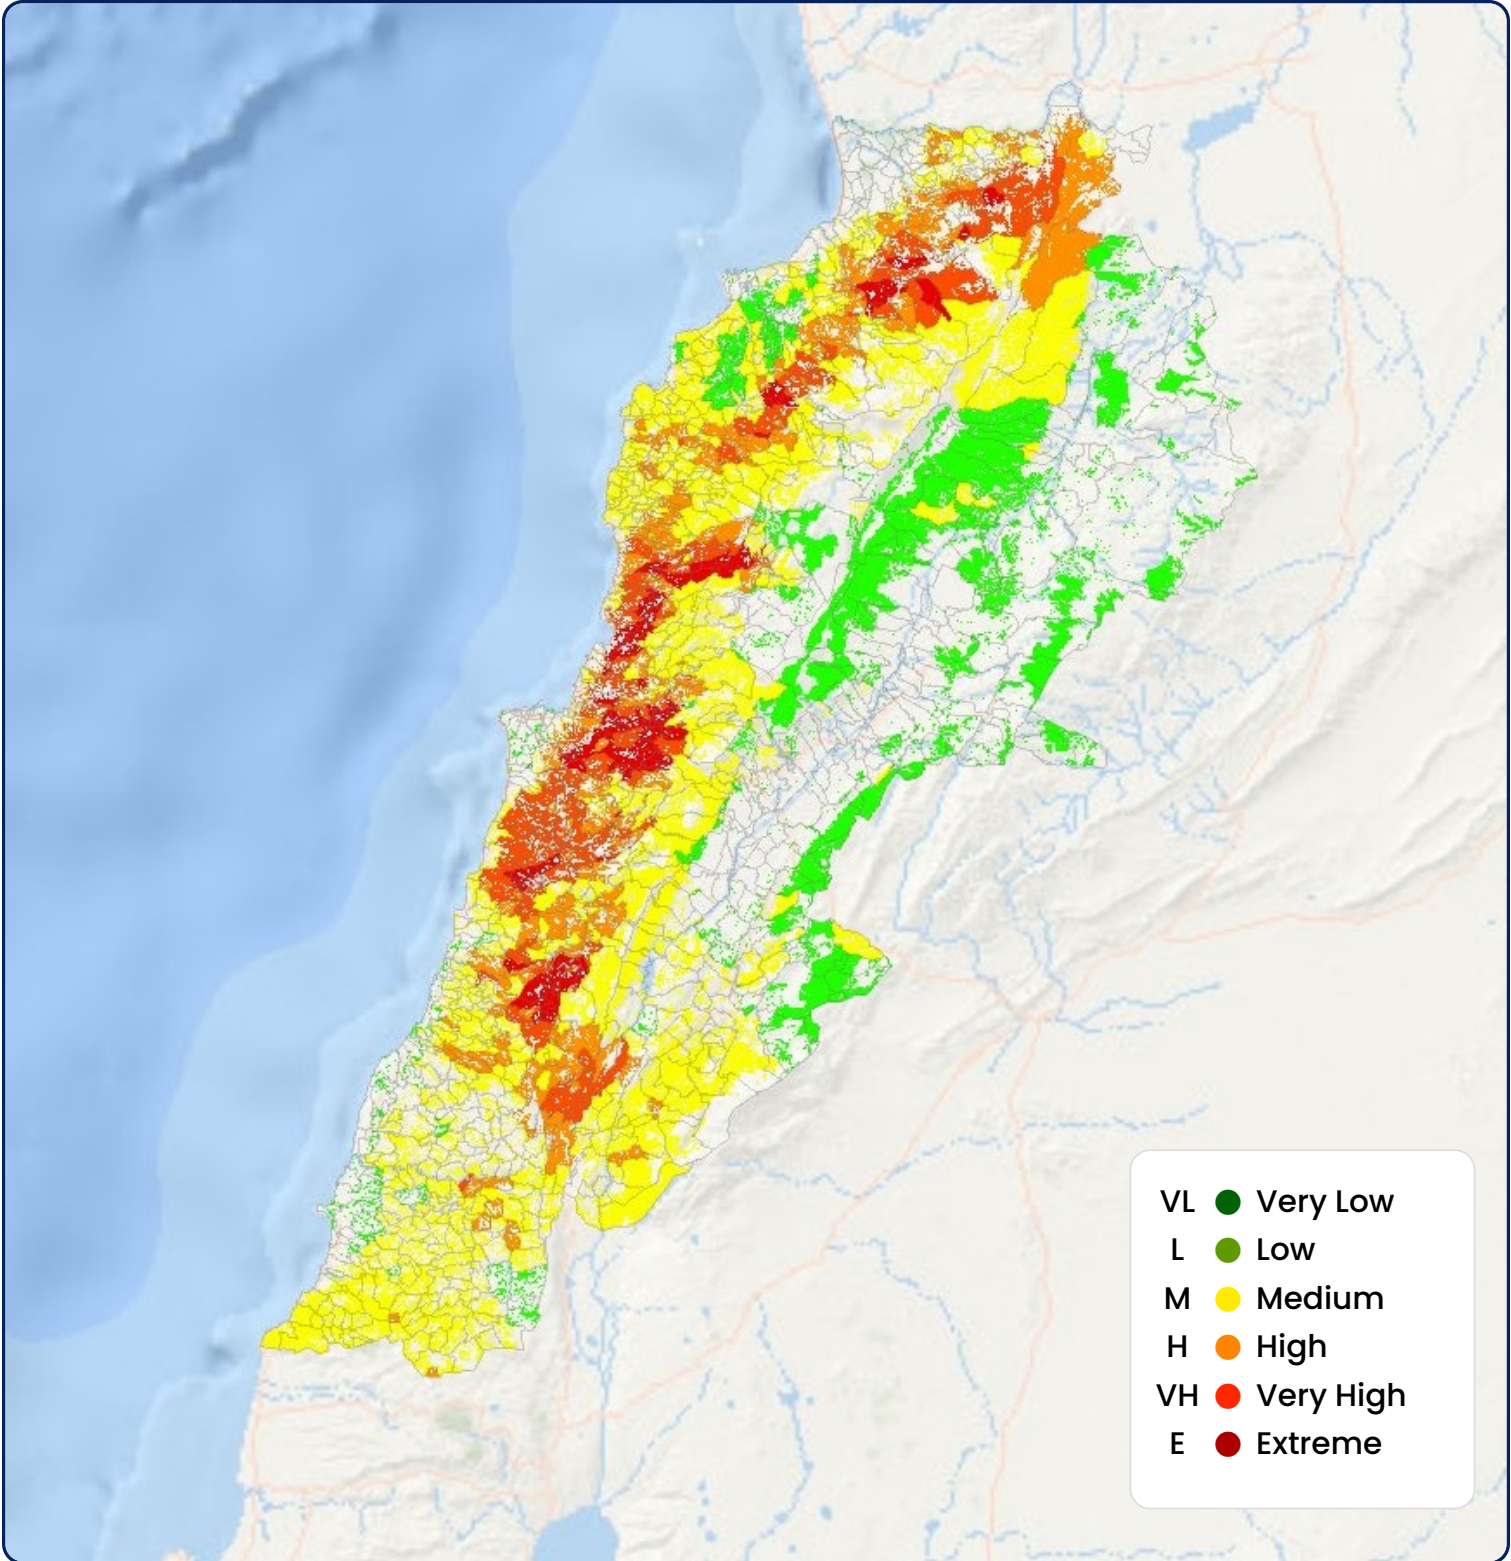

8th June, 2026

The fire forecast is based on the cross tabulation between the fire weatherindex (RISICO model) and the fire risk map of Lebanon (Abdallah et al., 2021)